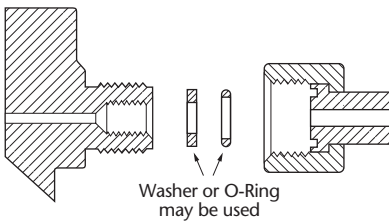

CGA Connection Standards

CGA 110
.3125-32UNEF-2B-RH-INT

CGA 165
.4375-20UNF-2A-RH-EXT (1/4" SAE Flare)

CGA 170
.5625-18UNF-2A-RH-EXT

CGA 180
.625-18UNF-2A-RH-EXT

CGA 240
.375-18NGT-RH-INT

CGA 280
.745-14NGO-RH-EXT